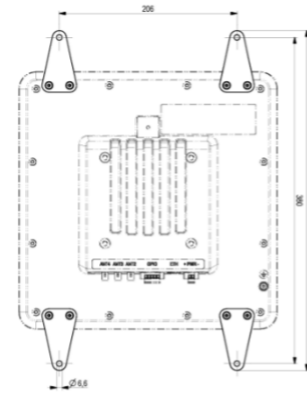

### > Features

- Mounting kit for mounting
  - on a shelf
  - under a shelf board
  - under a desk
  - flat on the wall

### > List of accessories supplied

- 4x Mounting plate
- 8x Countersunk screw M4x8
- 4x Spacer sleeve for M6, 30 mm

### > Dimensions [mm]